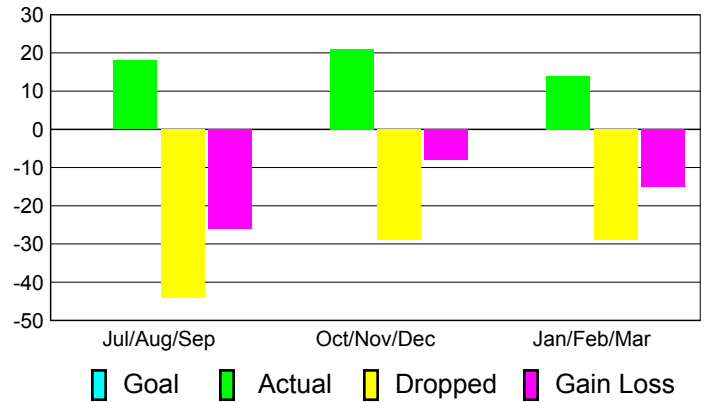

### Club Results 2010-2011

Goal, New, Dropped, Gain/Loss

## MEMBERSHIP

**Membership Results  
2010-2011**

**Membership  
2009-2010**

Month	Net Memb Goal	Actual New Memb	Actual Dropped Memb	Gain/Loss of Memb	Gain/Loss of Memb
Jul/Aug/Sep	0	18	-44	-26	-7
Oct/Nov/Dec	0	21	-29	-8	-14
Jan/Feb/Mar	0	14	-29	-15	9
<b>Totals</b>	<b>0</b>	<b>53</b>	<b>-102</b>	<b>-49</b>	<b>-12</b>

### Membership Results 2010-2011

Goal, New, Dropped, Gain/Loss